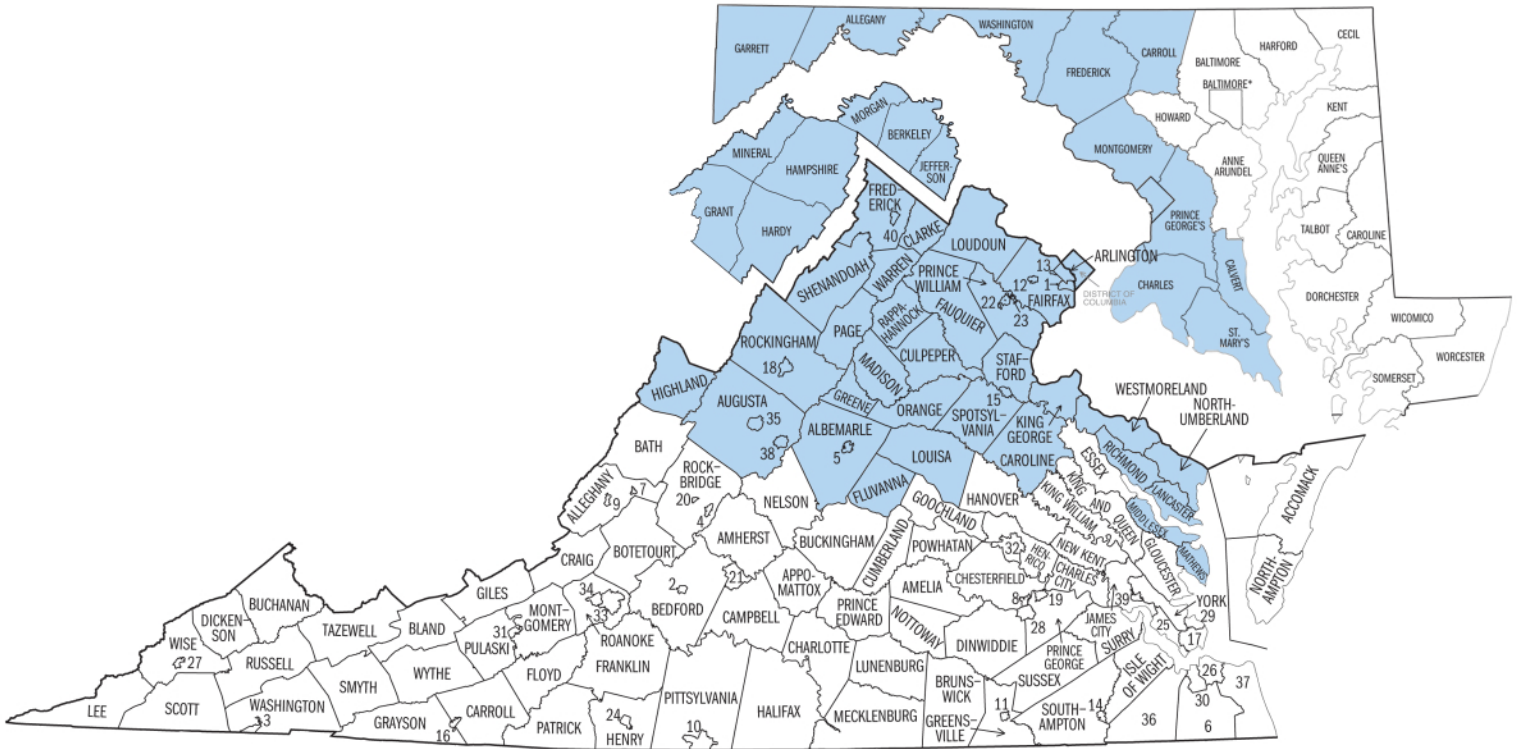

Washington DC

Counties Included

DISTRICT OF COLUMBIA

District of Columbia

MARYLAND

Allegany, Calvert, Carroll, Charles, Frederick, Garrett, Montgomery, Prince Georges, Saint Marys, Washington

VIRGINIA

Albemarle, Alexandria City, Arlington, Augusta, Caroline, Charlottesville City, Clarke, Culpeper, Fairfax, Fairfax City, Falls Church City, Fauquier, Fluvanna, Frederick, Fredericksburg City, Greene, Harrisonburg City, Highland, King George, Lancaster, Loudoun, Louisa, Madison, Manassas City, Manassas Park City, Mathews, Middlesex, Northumberland, Orange, Page, Prince William, Rappahannock, Richmond, Rockingham, Russell, Shenandoah, Spotsylvania, Stafford, Staunton City, Warren, Waynesboro City, Westmoreland, Winchester City

WEST VIRGINIA

Berkeley, Grant, Hampshire, Hardy, Jefferson, Mineral, Morgan